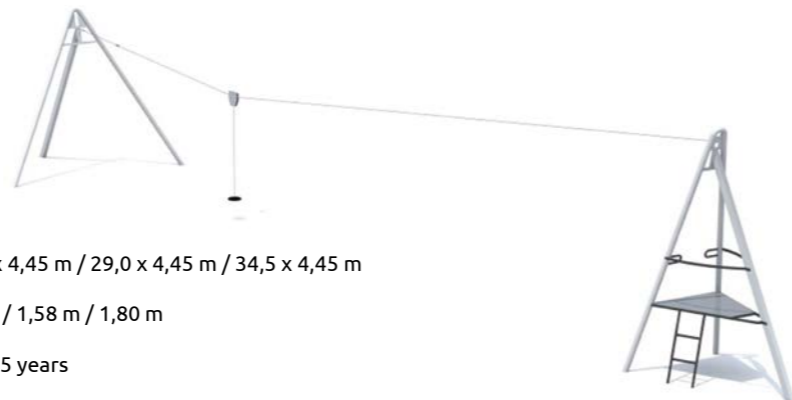

ASPEN 20m / 25m / 30m (Art. GM2001-20 / 25 / 30)

24,0 x 4,45 m / 29,0 x 4,45 m / 34,5 x 4,45 m
1,3 m / 1,58 m / 1,80 m
from 5 years

**AKRA**
playground set**MATERIALS:**

The AKRA series is a high-quality and perfectly processed range of playground equipment for public spaces.