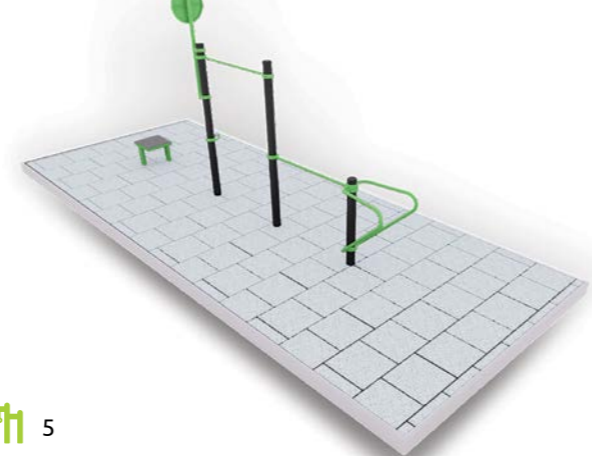

MEDIUM 70

8
70 m²

MEDIUM 52

11
52 m²

SMALL 25

5
25 m²

SMALL 17

1
17 m²

MEDIUM 50

5
50 m²

MEDIUM 49

9
49 m²

HOME 1

HOME 2

MEDIUM 42

5
42 m²

SMALL 32

5
32 m²

HOME 3

HOME 4