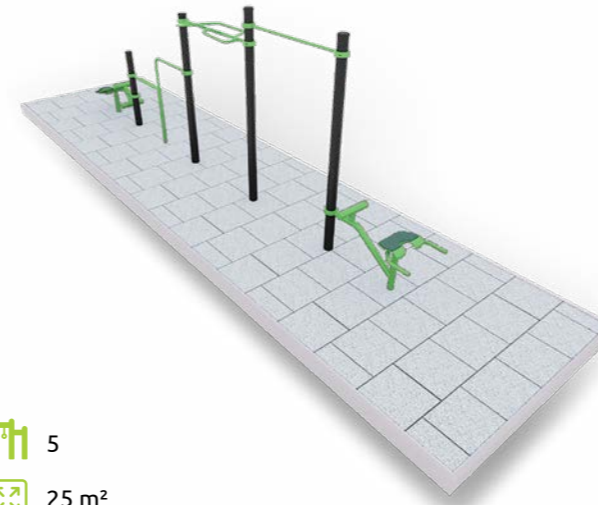

SPORT ARENAS

MULTI USE GAMING ARENA

The BESTRONG football box consists of 12 mobile, weatherproof elements made of galvanized steel, which are quickly and easily installed.

The box has a height of about 2.15 m and a diameter of 5.6 m. The lower section has a height of about 1 m and consists of impact-resistant plywood sheets with a thickness of 18 mm on both sides. Metal meshes made of polypropylene material with a thickness of 4 mm are resistant to ultraviolet radiation.

Gate size: 1 x 0.5 m. One element of the panel is equipped with a door with a stainless steel hinge.

SMALL 25

5
25 m²

SMALL 17

1
17 m²

HOME 1

HOME 2

STREET FURNITURE

BIKE PARKING

BENCH

TRASH BIN

HOME 3

HOME 4