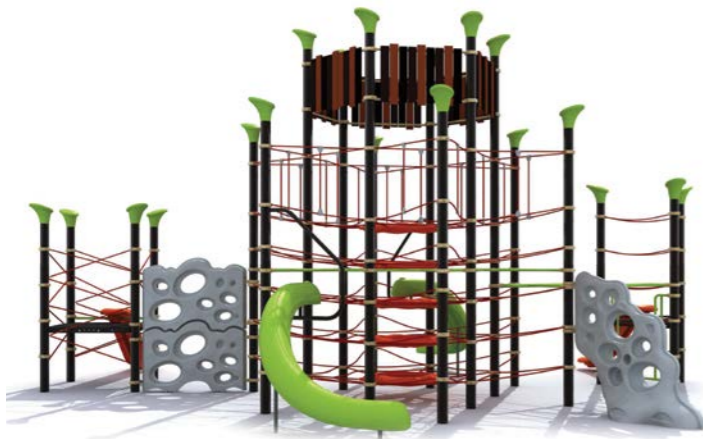

ROCK CLIMBING

playground set

MATERIALS:

Plastic parts: High density polyethylene (HDPE), rotational moulding.

Metal parts: Galvanized steel.

Fastener and clamps: Aluminum alloy.

Rope net: Nylon mesh, with center composed of six steel cables with a total diameter of 16mm.

WD-CL103

13,0 x 12,2 m 9,0 x 8,2 x 5,0 m