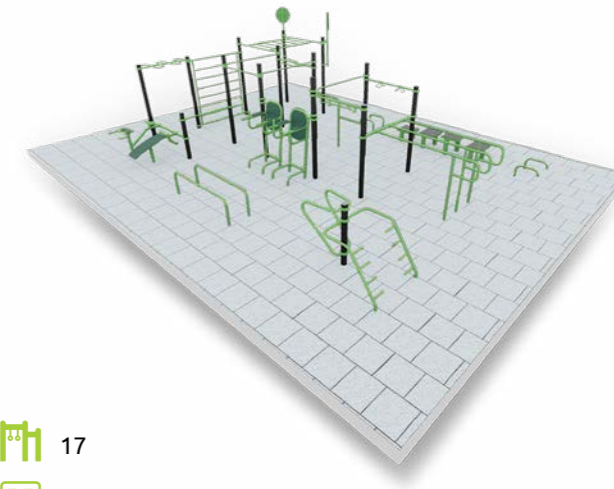

FITNESS PARK

workout

EXTRA LARGE 176 B

15
176 m²

LARGE 130

17
130 m²

LARGE 100

12
100 m²