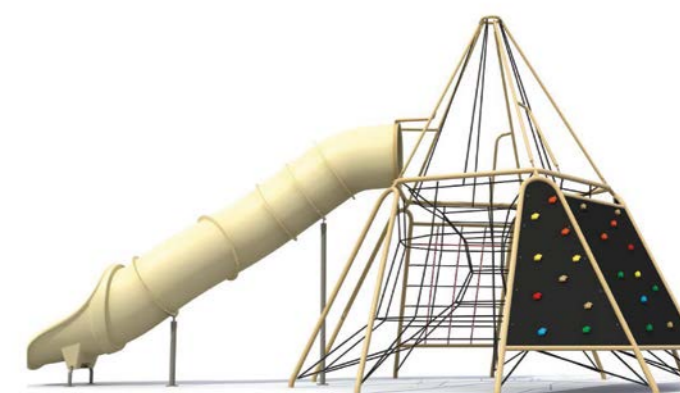

20,2 x 12,6 m 16,2 x 8,6 m

WD-06012000