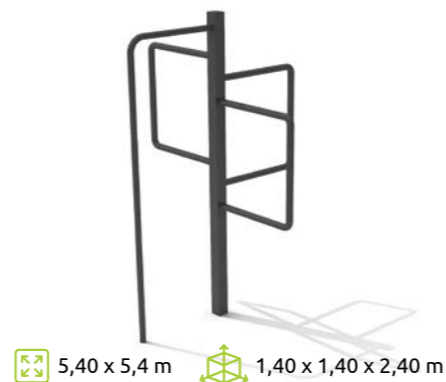

STREET WORKOUT

sport equipment

MATERIALS:

Galvanized and powder painted steel - the devices are painted in green (RAL 6003) and grey (RAL 9006). On request other RAL colors may be used.

Construction posts with square profile 80x80 mm (thickness 3 mm).

Screws covered by polymer caps.

KS-SW-24