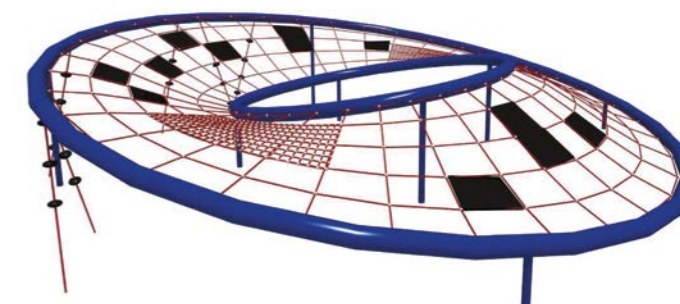

ROPE NET

playground set

MATERIALS:

Plastic parts: Linear low density polyethylene (LLDPE), rotational moulding.
Material: Rubber.
Fastener and clamps: Aluminum alloy.

WD-99007010

25,0 x 12,6 m 21,0 x 8,6 m

WD-15030500

24,0 x 23,0 m 19,0 x 18,0 m

WD-15030300

17,5 x 14,0 m 12,0 x 9,0 m

WD-15030400

21,5 x 21,0 m 16,0 x 15,0 m

WD-02130102

5,8 x 5,8 m 5,8 x 5,8 m

WD-02992233

13,5 x 13,5 m 9,5 x 9,5 m

WD-15030100

17,0 x 7,6 m 11,5 x 2,6 m

WD-15030200

23,0 x 7,6 m 18,0 x 2,6 m

WD-02992240

20,2 x 12,6 m 16,2 x 8,6 m

WD-06012000

10,9 x 8,13 m 7,9 x 5,13 m