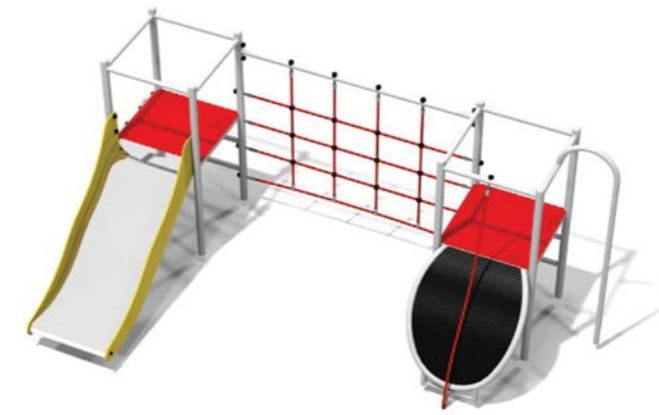

PE material with anti-slip covering we use for platform and climbing ramp in climbing frames products. All products have a certificate in full compliance with the norm EN 1176.

DAISY (Art. GM424401-T)

7,38 x 5,75 m 4,33 x 2,25 x 1,80 m
1,8 m from 3 years