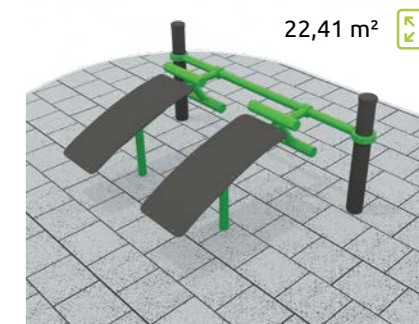

1-1-038

1346 x 1900 x 897 cm
22,41 m²