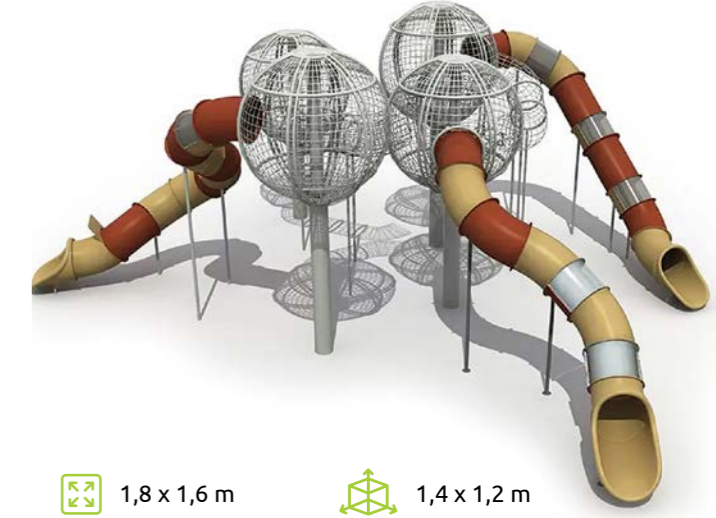

WD-15110700