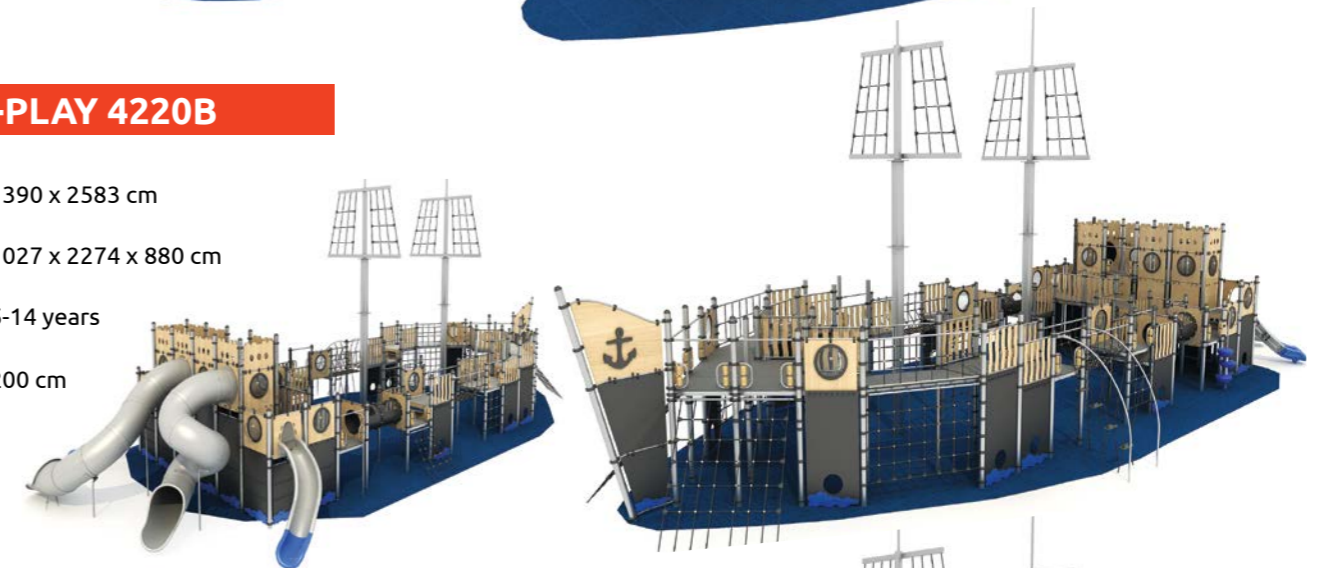

FS-PLAY 4230W

- 853 x 1987 cm
- 554 x 1683 x 500 cm
- 5-14 years
- 200 cm

FS-PLAY 4240B

- 860 x 1575 cm
- 514 x 1223 x 500 cm
- 5-14 years
- 200 cm

FS-PLAY 4230B

- 853 x 1987 cm
- 554 x 1683 x 500 cm
- 5-14 years
- 200 cm

FS-PLAY 4220B

- 1390 x 2583 cm
- 1027 x 2274 x 880 cm
- 5-14 years
- 200 cm

FS-PLAY 4220W

- 1390 x 2583 cm
- 1027 x 2274 x 880 cm
- 5-14 years
- 200 cm

RAILWAY STATION

playground set

MATERIALS:

Standard stainless steel post 114 mm