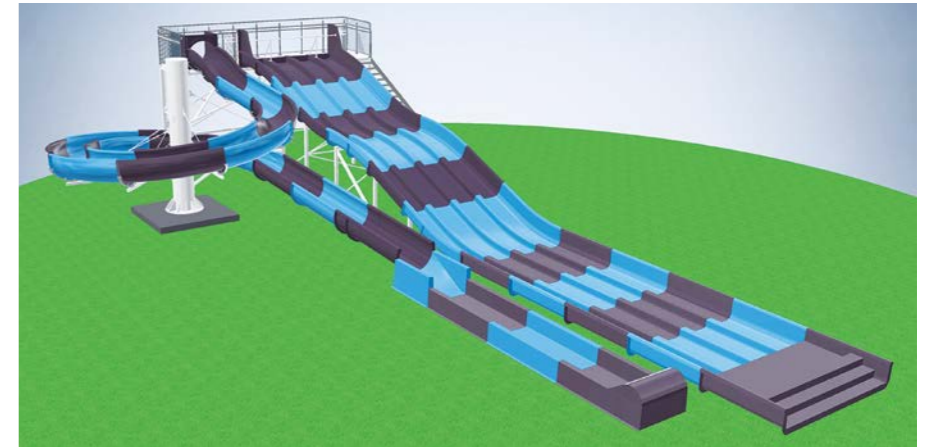

SET 2.3

- 1 - U-type 1000 (41,2 m)
- 2 - Multiline 4-lane (23,9 m)
- 13,24 x 25,00 m
- 1 - 3,56 m
- 2 - 3,56 m