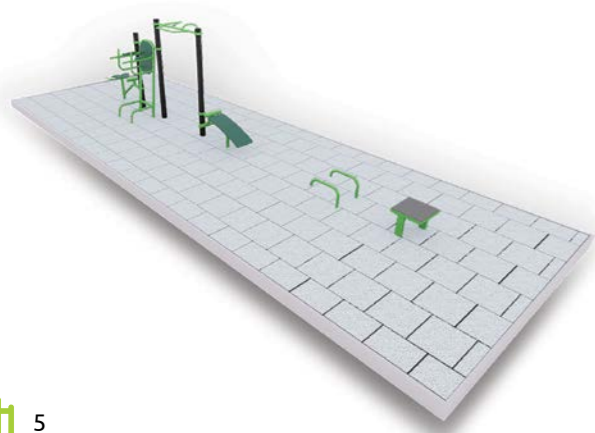

MEDIUM 70

8
70 m²

MEDIUM 52

11
52 m²

SMALL 25

5
25 m²

SMALL 17

1
17 m²

MEDIUM 50

5
50 m²

MEDIUM 49

9
49 m²

HOME 1

HOME 2

MEDIUM 42

5
42 m²

SMALL 32

5
32 m²

HOME 3

HOME 4