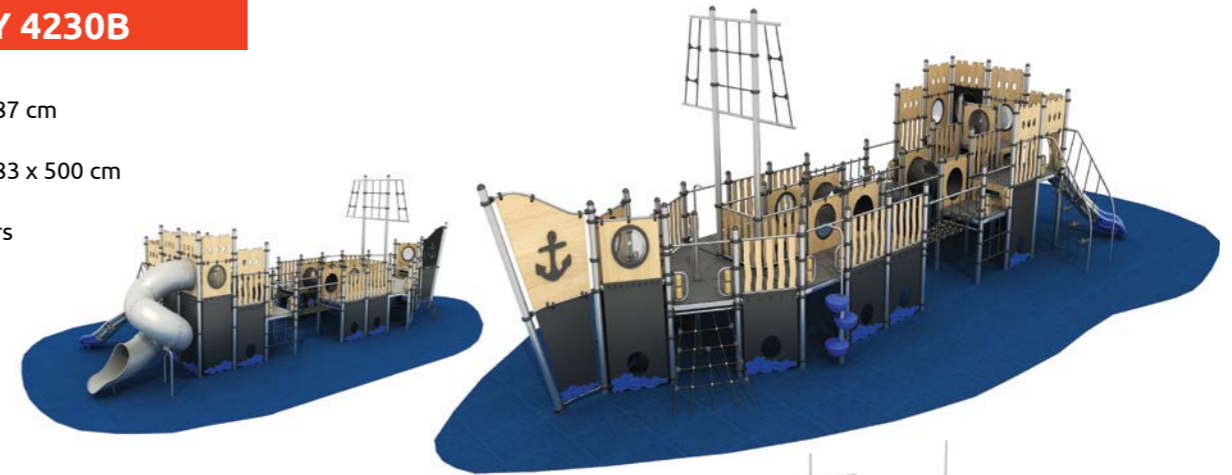

FS-PLAY 4230W

- 853 x 1987 cm
- 554 x 1683 x 500 cm
- 5-14 years
- 200 cm

FS-PLAY 4240B

- 860 x 1575 cm
- 514 x 1223 x 500 cm
- 5-14 years
- 200 cm

FS-PLAY 4230B

- 853 x 1987 cm
- 554 x 1683 x 500 cm
- 5-14 years
- 200 cm

FS-PLAY 4220B

- 1390 x 2583 cm
- 1027 x 2274 x 880 cm
- 5-14 years
- 200 cm

FS-PLAY 4220W

- 1390 x 2583 cm
- 1027 x 2274 x 880 cm
- 5-14 years
- 200 cm

RAILWAY STATION

playground set

MATERIALS:

Standard stainless steel post 114 mm