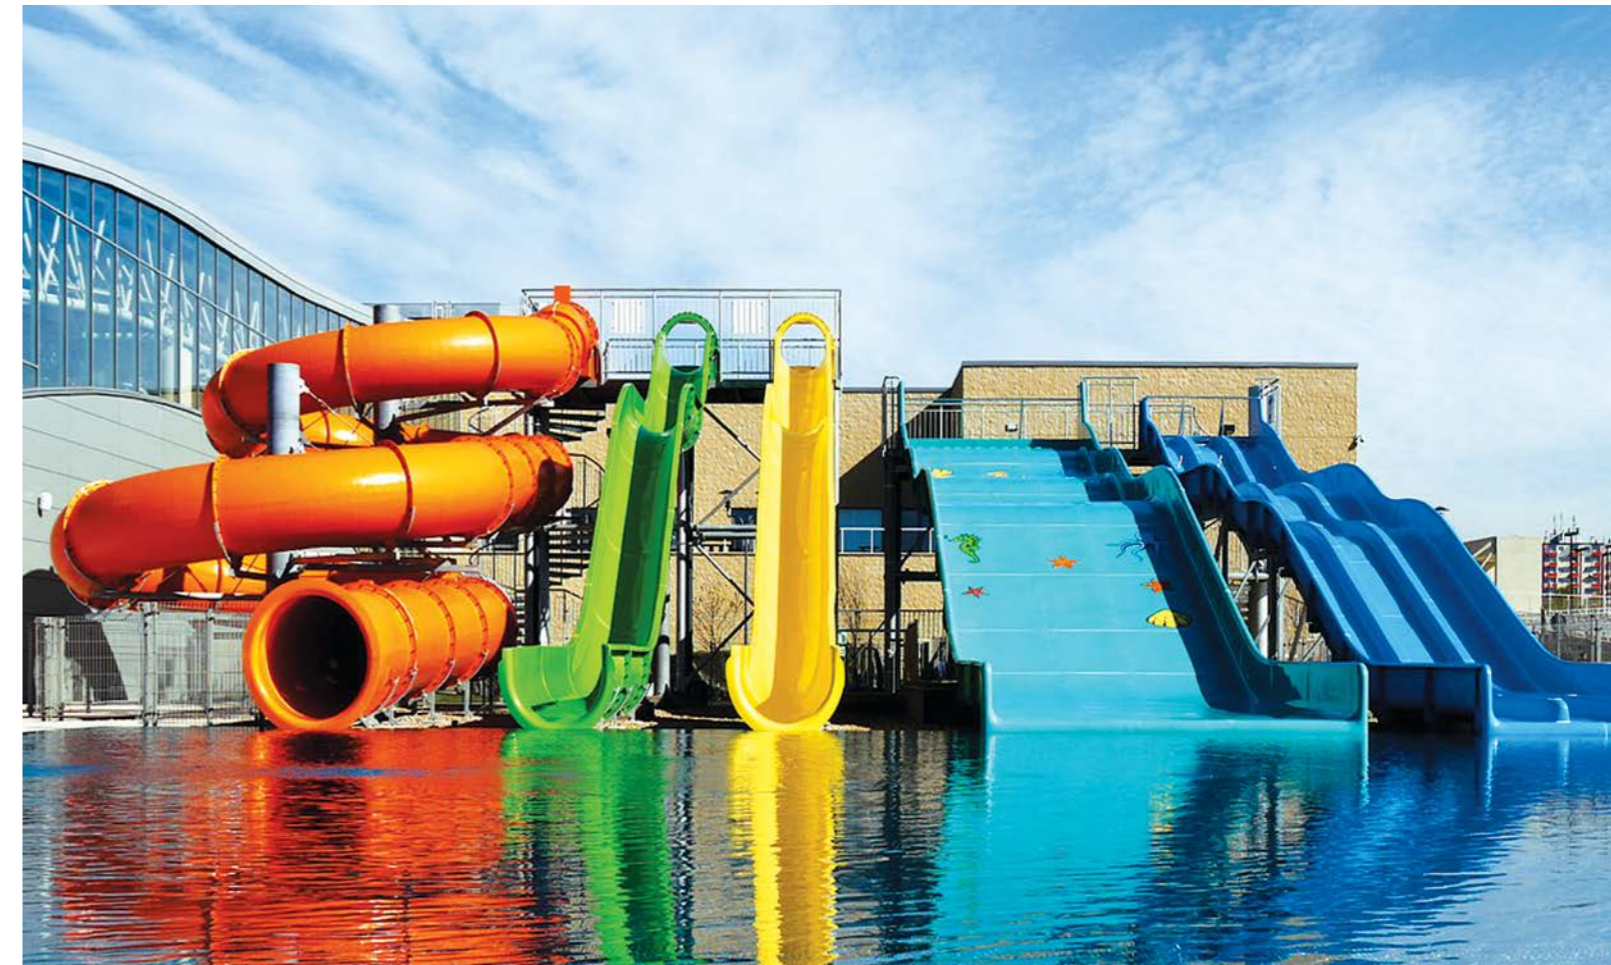

SET 5.1

- 1 - Family 4000 (24,4 m)
- 2 - Multiline 3-lane (24,4 m)
- 3 - Tube 1200 (59,0 m)
- 4 - U-Kamikaze 1000 (23,0 m)
- 5 - U-Kamikaze 1000 (23,0 m)

24,82 x 26,08 m

- 1 - 5,075 m, 2 - 5,075 m
- 3 - 6,125 m, 4 - 6,125 m
- 5 - 6,125 m