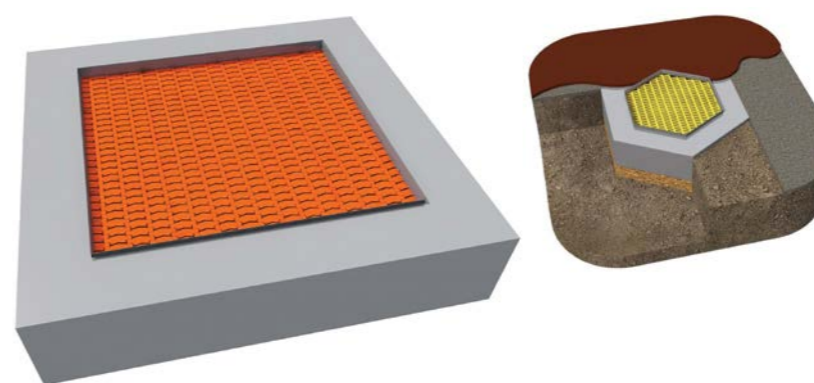

TRAMPOLINES FOR WET POUR SURFACES PAKO WP