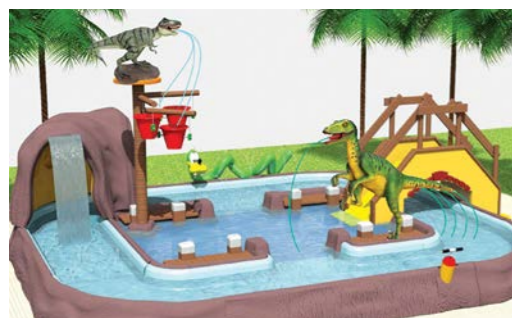

DOMAINE DE VERDAGNE

700 x 600 cm