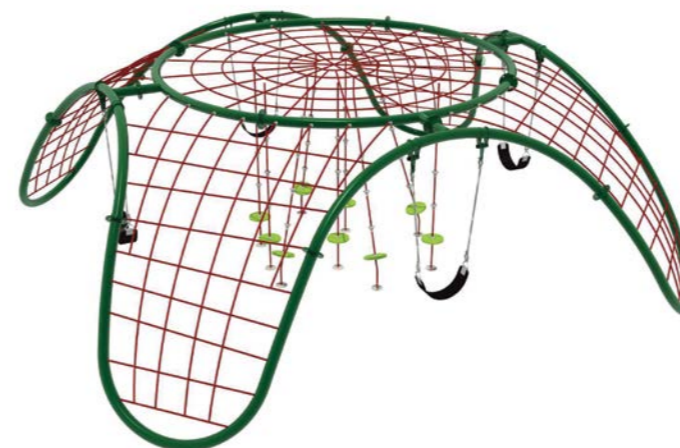

21,5 x 21,0 m 16,0 x 15,0 m

WD-02130102

5,8 x 5,8 m 5,8 x 5,8 m

WD-02992233