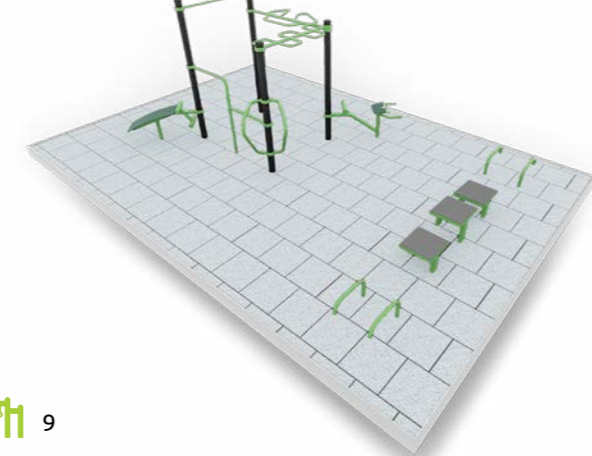

MEDIUM 70

8
70 m²

MEDIUM 52

11
52 m²

SMALL 25

5
25 m²

SMALL 17

1
17 m²

MEDIUM 50

5
50 m²

MEDIUM 49

9
49 m²

HOME 1

HOME 2

MEDIUM 42

5
42 m²

SMALL 32

5
32 m²

HOME 3

HOME 4