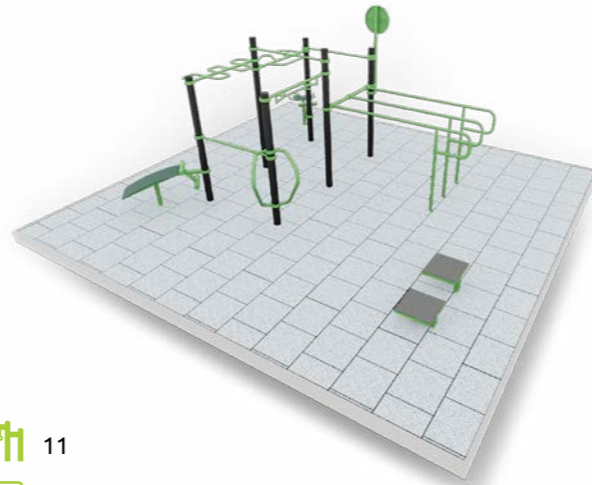

MEDIUM 70

8
70 m²

MEDIUM 52

11
52 m²

SMALL 25

5
25 m²

SMALL 17

1
17 m²

MEDIUM 50

5
50 m²

MEDIUM 49

9
49 m²

HOME 1

HOME 2

MEDIUM 42

5
42 m²

SMALL 32

5
32 m²

HOME 3

HOME 4