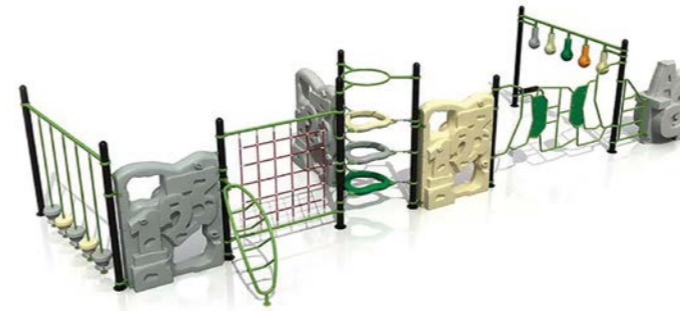

WD-03070600

16,5 x 7,8 x 2,7 m 13,3 x 4,8 x 2,7 m