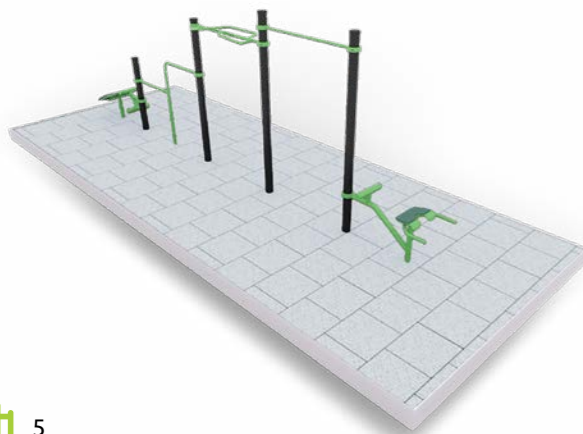

MEDIUM 70

8
70 m²

MEDIUM 52

11
52 m²

SMALL 25

5
25 m²

SMALL 17

1
17 m²

MEDIUM 50

5
50 m²

MEDIUM 49

9
49 m²

HOME 1

HOME 2

MEDIUM 42

5
42 m²

SMALL 32

5
32 m²

HOME 3

HOME 4