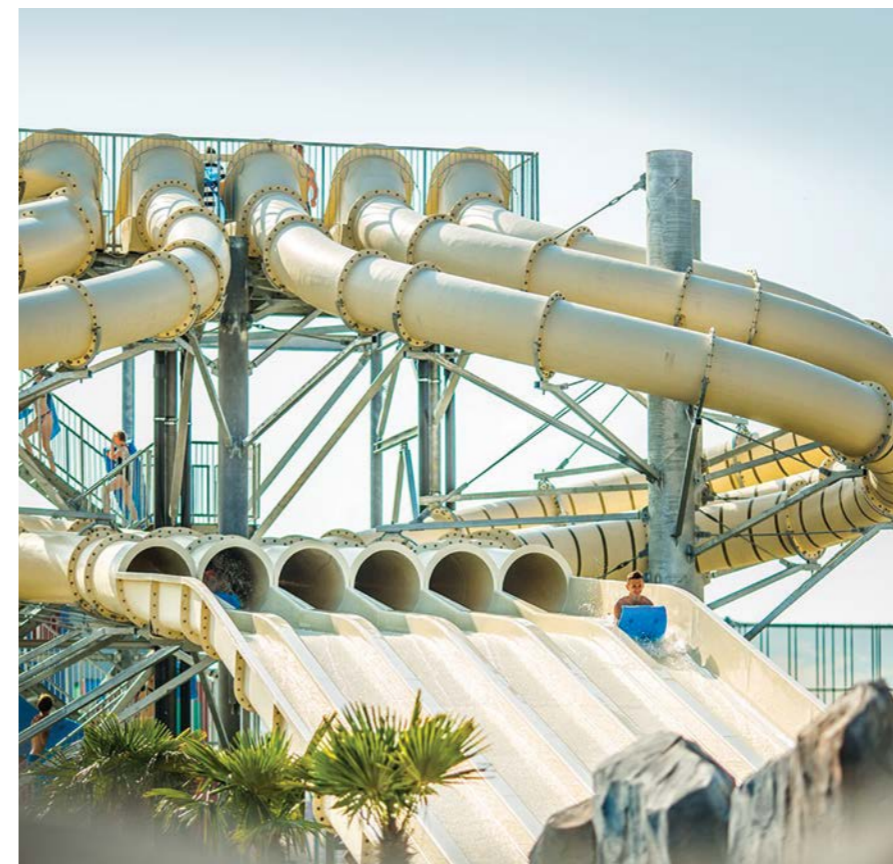

TRACKER

- 800 mm (Inlet's)
- 700 mm
- 90 m³/h
- 16-30 %