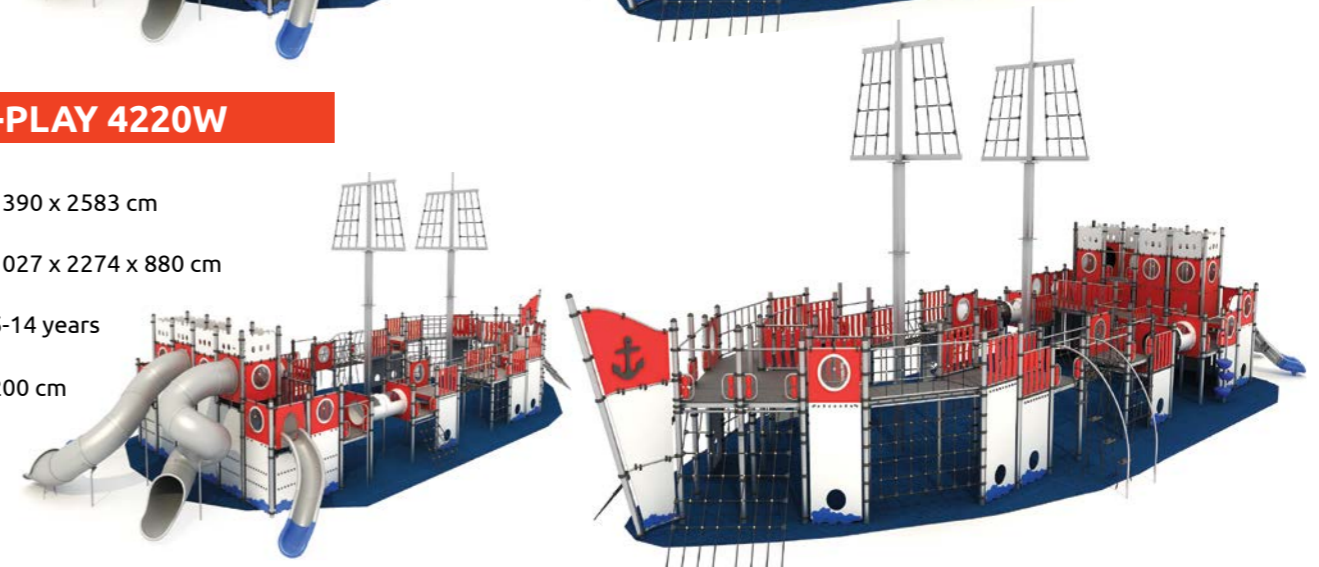

FS-PLAY 4230W

- 853 x 1987 cm
- 554 x 1683 x 500 cm
- 5-14 years
- 200 cm

FS-PLAY 4240B

- 860 x 1575 cm
- 514 x 1223 x 500 cm
- 5-14 years
- 200 cm

FS-PLAY 4230B

- 853 x 1987 cm
- 554 x 1683 x 500 cm
- 5-14 years
- 200 cm

FS-PLAY 4220B

- 1390 x 2583 cm
- 1027 x 2274 x 880 cm
- 5-14 years
- 200 cm

FS-PLAY 4220W

- 1390 x 2583 cm
- 1027 x 2274 x 880 cm
- 5-14 years
- 200 cm

RAILWAY STATION

playground set

MATERIALS:

Standard stainless steel post 114 mm