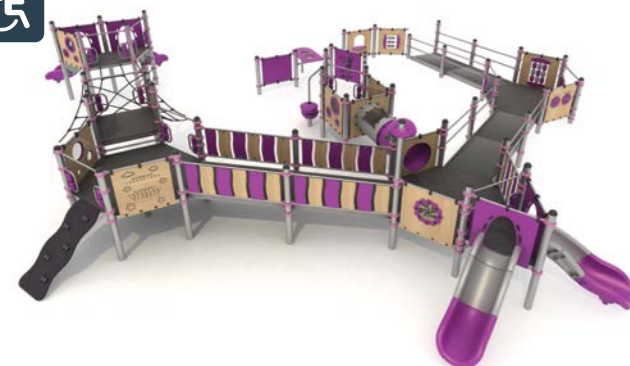

EP-PLAY 6046

1614 x 1707 cm
120 cm
1270 x 1355 x 220 cm
5-14 years