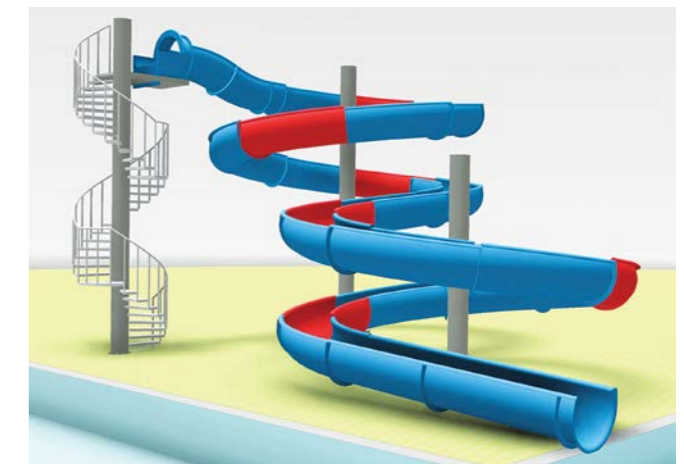

SET 1.4

U-type1000 (64,4 m) 9,8 x 14,6 m 6,7 m