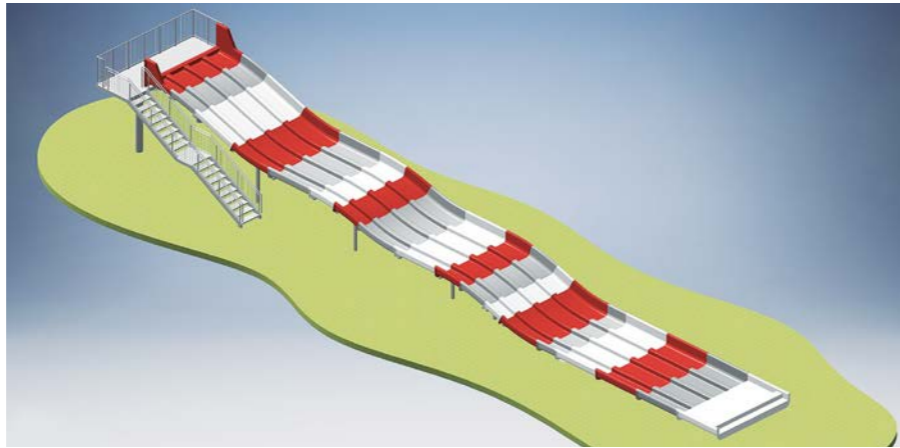

SET 1.6

- Multiline 4-lane (28,8 m)
- 4,78 x 29,50 m
- 3,61 m