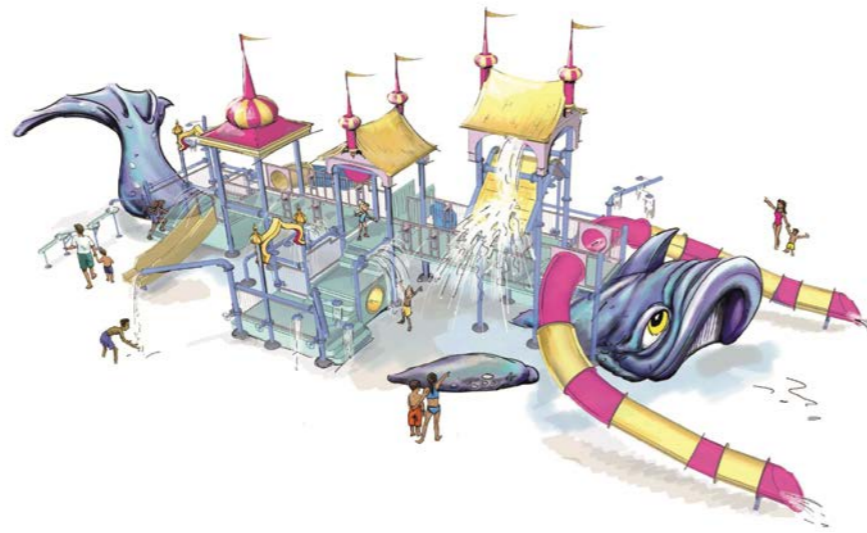

WPG-2623

- 25,7 x 13,4 x 7,4 m
- 344 m²
- 720 m³/h