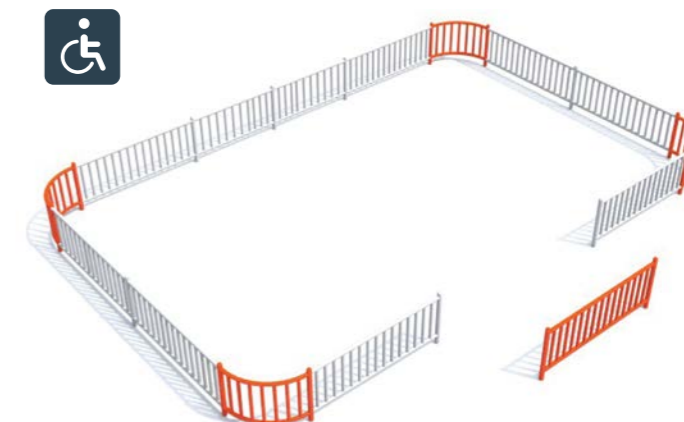

Ограничел для SATURN (Art. GM-IN-009)

8,0 x 5,0 m 8,0 x 5,0 m