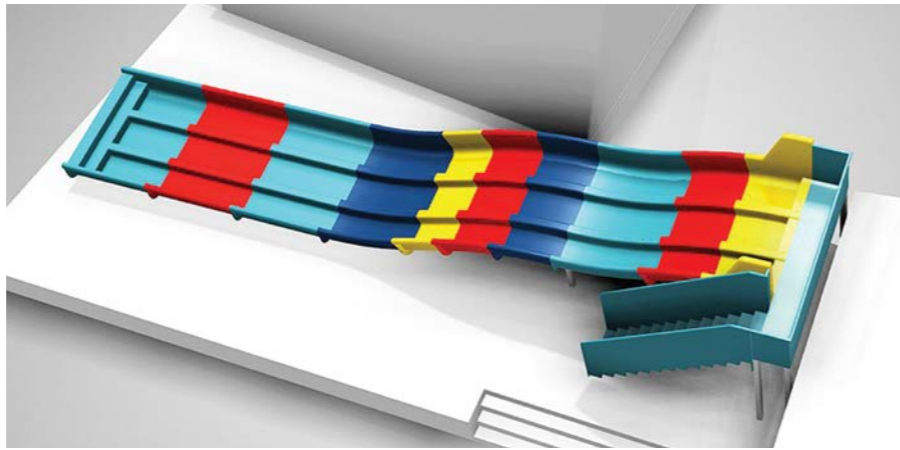

SET 1.5

- Multiline 3-lane (13,04 m)
- 6,50 x 15,00 m
- 2,67 m