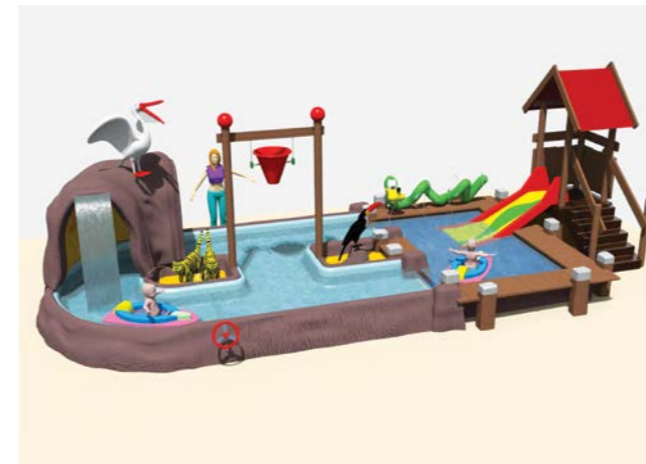

CANAL PLAY example 01

951 x 498 cm 25 cm 6,7 m³