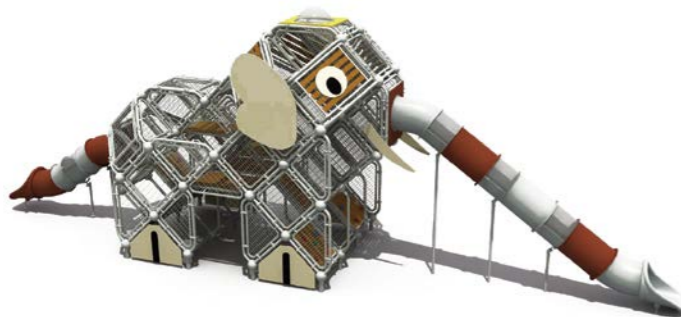

22,0 x 7,8 m 17,0 x 3,8 m

15210100