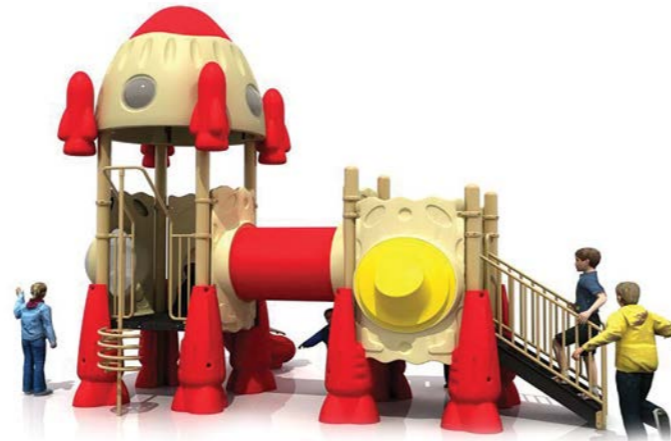

9,0 x 7,4 x 4,3 m 5,0 x 3,4 x 4,3 m

WD-99005867