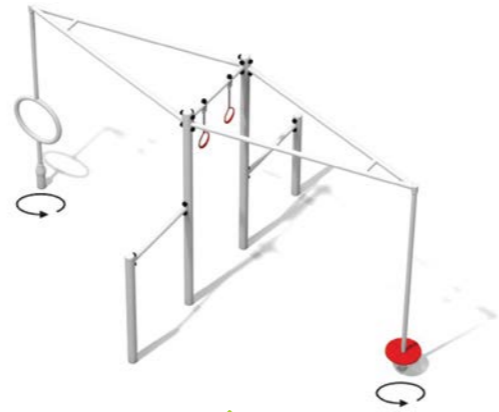

SETUS (Art. GM3400)

7,30 x 5,45 m
1,65 m
4,06 x 2,45 x 2,16 m
from 3 years