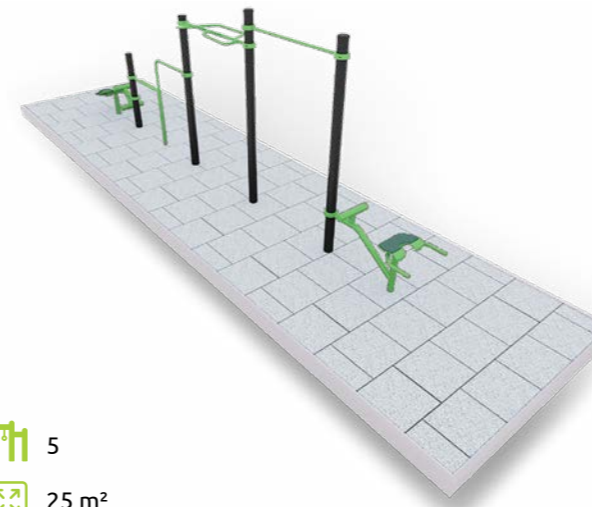

MEDIUM 70

8
70 m²

MEDIUM 52

11
52 m²

SMALL 25

5
25 m²

SMALL 17

1
17 m²

MEDIUM 50

5
50 m²

MEDIUM 49

9
49 m²

HOME 1

HOME 2

MEDIUM 42

5
42 m²

SMALL 32

5
32 m²

HOME 3

HOME 4