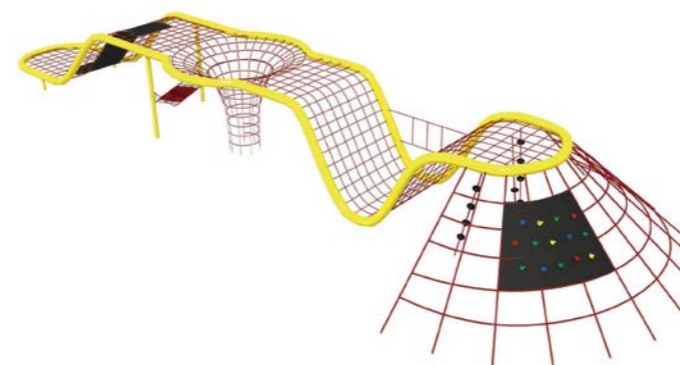

ROPE NET

playground set

MATERIALS:

Plastic parts: Linear low density polyethylene (LLDPE), rotational moulding.
Material: Rubber.
Fastener and clamps: Aluminum alloy.

WD-99007010