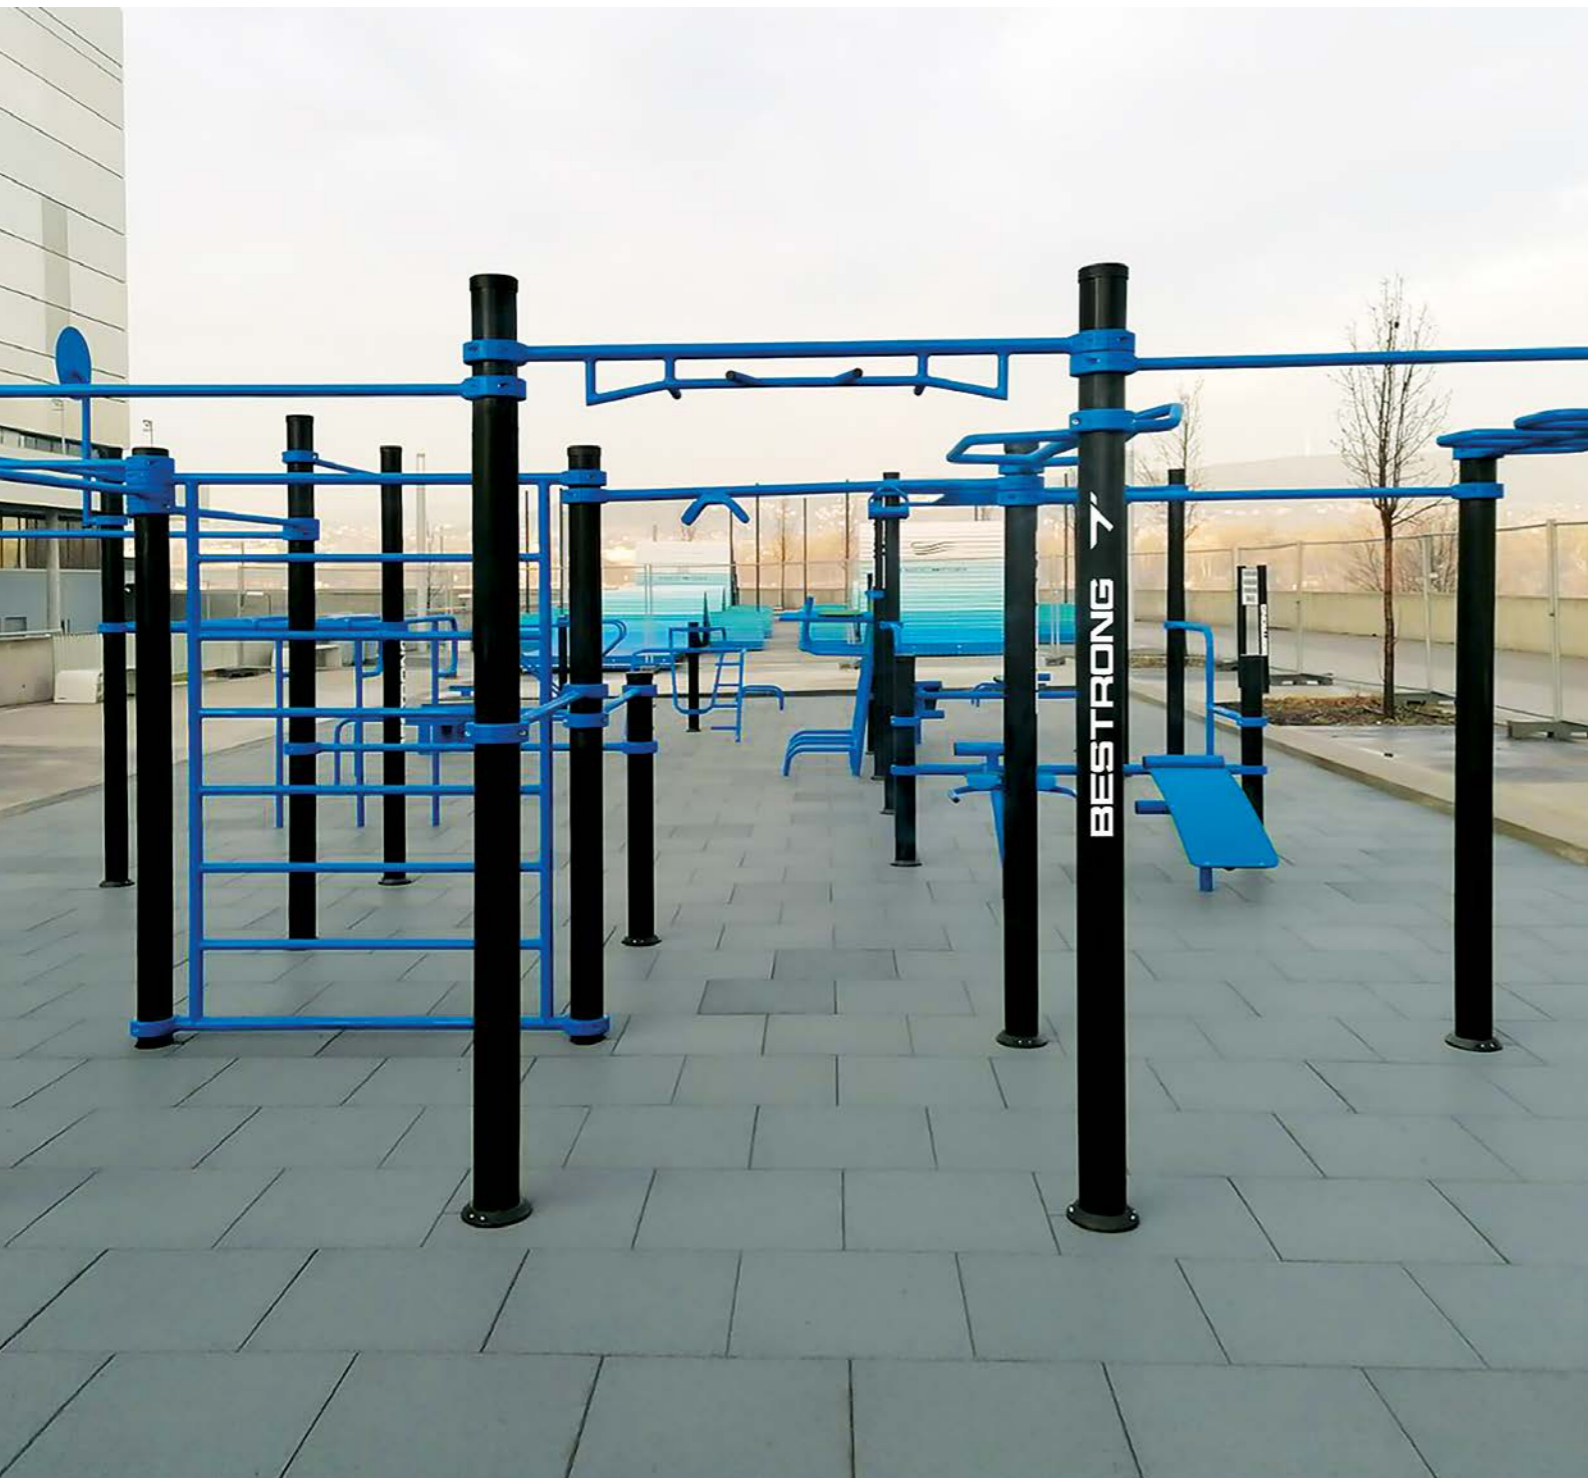

290 x 190 cm

**SPORTS
EQUIPMENT
BESTRONG**

FITNESS EQUIPMENT

freestanding elements

With more than ten years of experience, BeStrong is one of the largest fitness park manufacturers in Hungary, dedicated to providing the opportunity to exercise outdoors for everyone.